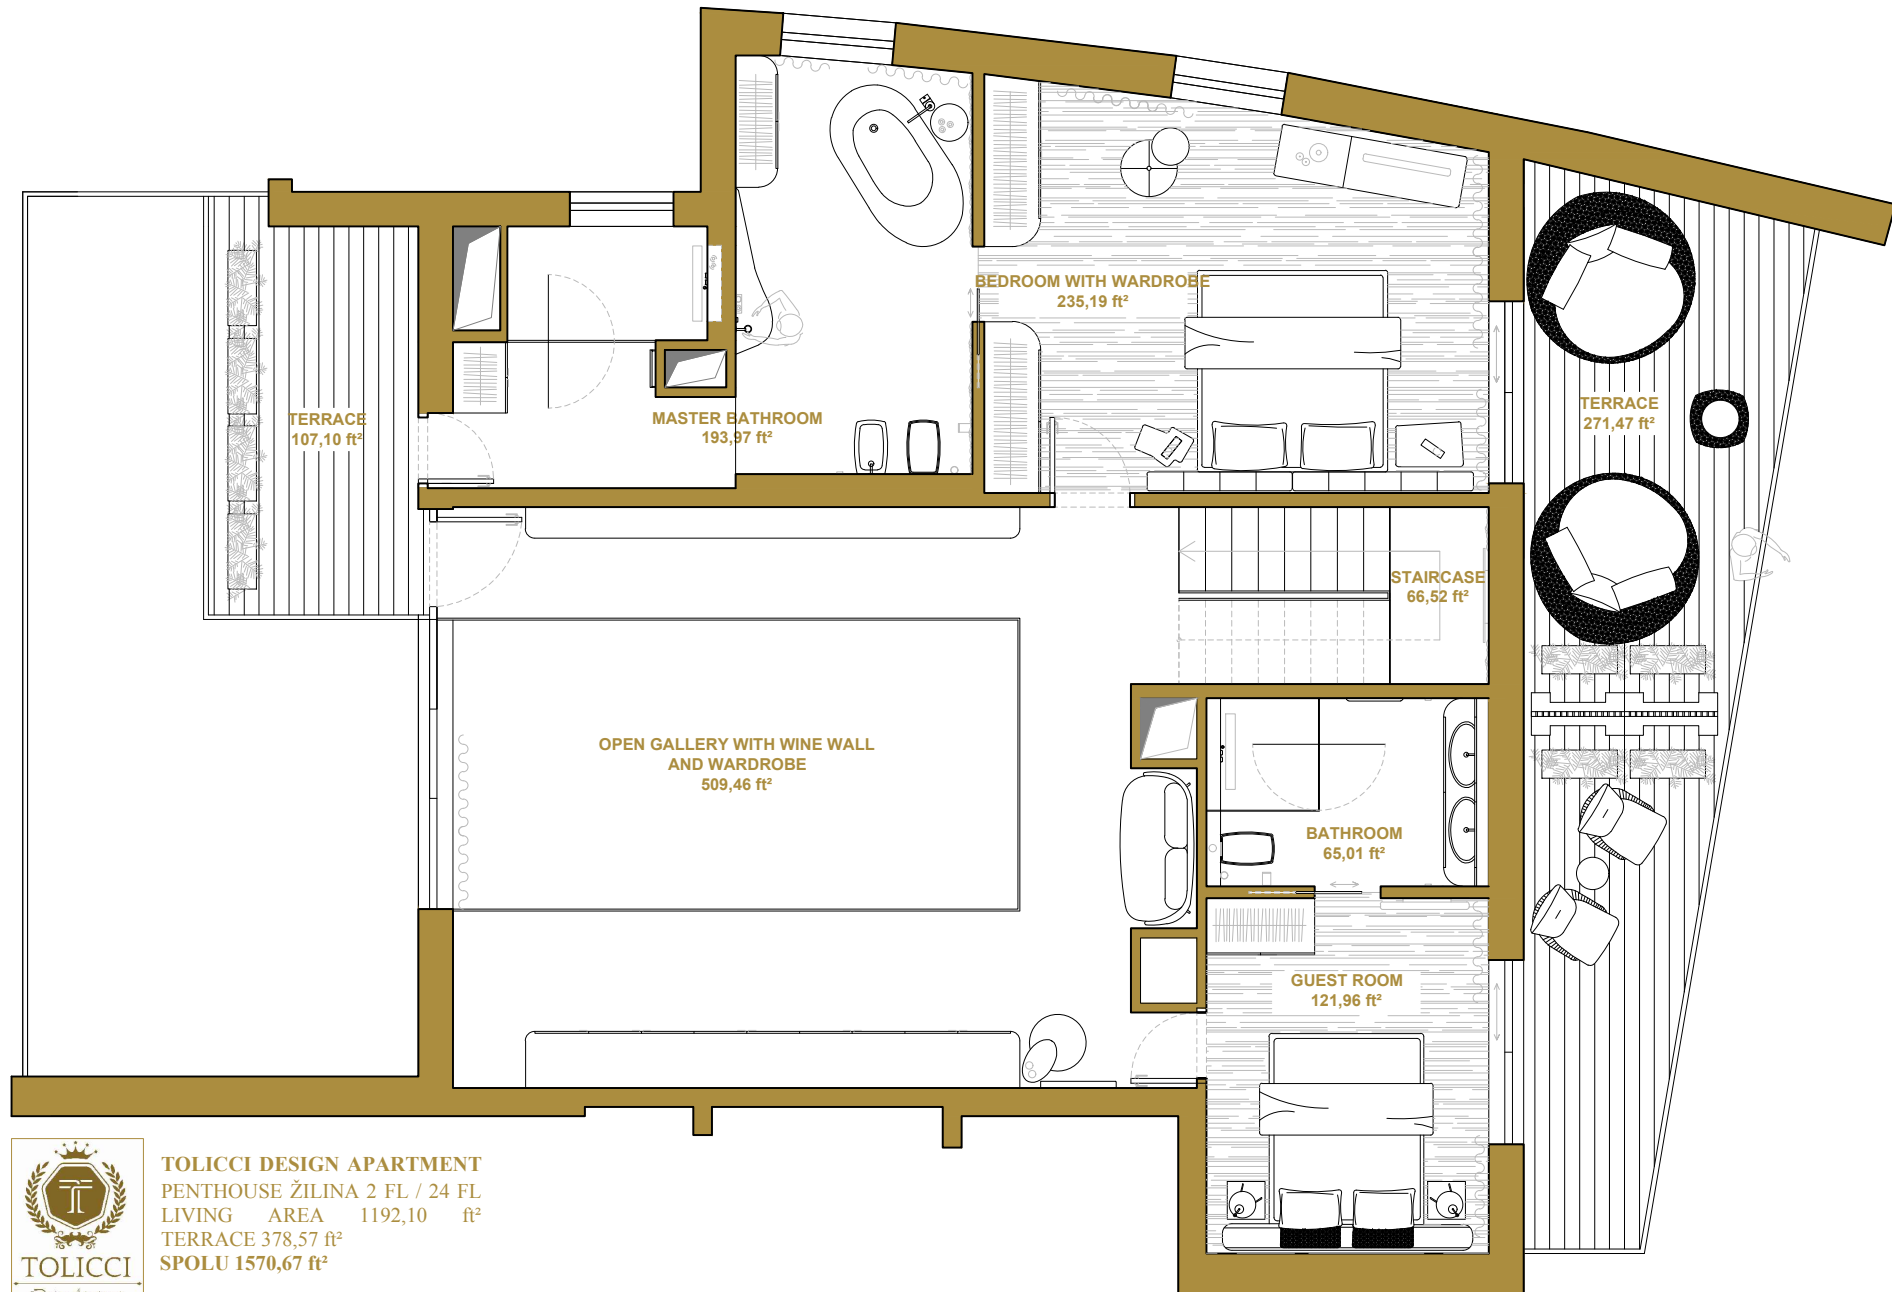

TOLICCI DESIGN APARTMENT
 PENTHOUSE ŽILINA 1 FL / 23 FL
 LIVING AREA 1209,43 ft²
 TERRACE 754,66 ft²
 TOTAL 1964,09 ft²

TOLICCI
Design Apartments

TOLICCI DESIGN APARTMENT
 PENTHOUSE ŽILINA 2 FL / 24 FL
 LIVING AREA 1192,10 ft²
 TERRACE 378,57 ft²
 SPOLU 1570,67 ft²